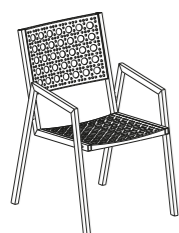

VIENNA

POLTRONA / ARMCHAIR

TECHNICAL INFO

MISURE SIZES

SEZIONE BASE
LEG SECTION

3 x 1,5 cm

ALTEZZA
HEIGHT

85 cm

DESCRIZIONE DESCRIPTION

Poltrona non smontabile in alluminio verniciata con polveri epossidiche per esterni con 4 inserti in pietra lavica maiolicati

Non-demountable armchair in powder coated aluminium with 4 hand painted lava stone details

FINITURA FINISHING

ACCIAIO STAINLESS STEEL

	Bianco opaco Matte white RAL 9003		Avorio Ivory RAL 1013		Nero Black RAL 9005		Grigio Grey RAL 7016
	Marrone Brown Domiziani color		Nuvola Cloud Domiziani color		Blu Blue RAL 5000		Verde Green RAL 7033
	Viola Purple RAL 4007