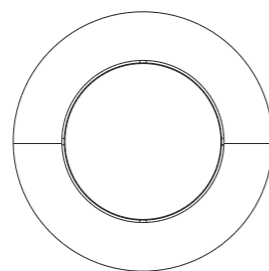

bordo dritto / straight edge