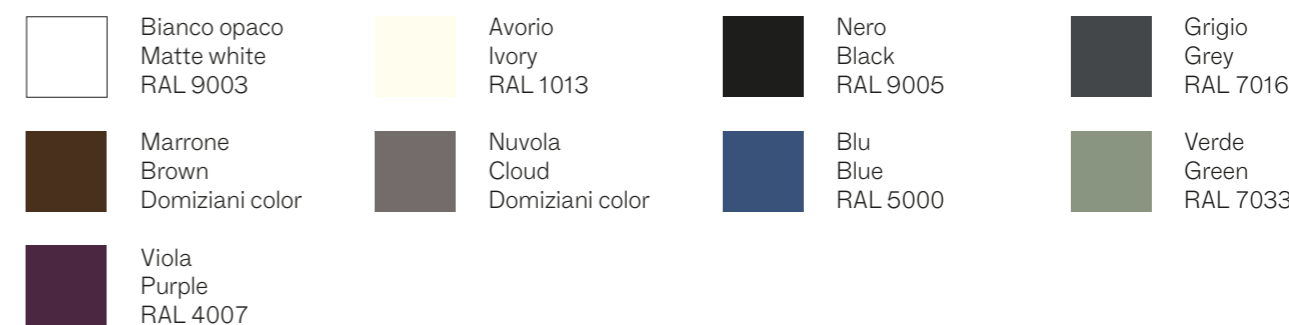

FINITURA FINISHING

ACCIAIO STAINLESS STEEL

SPECIFICHE SPECIFICATIONS

PIANO TOP	MISURA TOP TOP SIZE	POSTI SEATS
○	Ø 70 cm	⊙ x 2
○	Ø 80 cm	⊙ x 2
○	Ø 90 cm	⊙ x 4