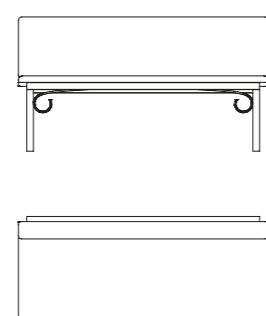

COSTIERA

PANCA / BENCH

bordo toro / round edge

MISURE SIZES

SEZIONE BASE LEG SECTION	4 x 4 cm	ALTEZZA HEIGHT	80 cm

DESCRIZIONE DESCRIPTION

Panca non smontabile in acciaio inox AISI 304 con seduta e schienale in pietra vulcanica maiolicata

Bench with non-demountable AISI 304 stainless steel base and seat and backrest in hand painted volcanic stone

MATERIALI MATERIALS

BASE BASE	Acciaio inox AISI 304 verniciato con polveri epossidiche per esterni	PIANO TOP	Pietra vulcanica maiolicata con bordo toro di spessore 4 cm
	Powder coated AISI 304 stainless steel		Hand painted volcanic stone with round edge 4 cm thickness

FINITURA FINISHING

ACCIAIO STAINLESS STEEL

Bianco opaco Matte white RAL 9003	Avorio Ivory RAL 1013	Nero Black RAL 9005	Grigio Grey RAL 7016
Marrone Brown Domiziani color	Nuvola Cloud Domiziani color	Blu Blue RAL 5000	Verde Green RAL 7033
Viola Purple RAL 4007			

SPECIFICHE SPECIFICATIONS

MISURA BASE BASE SIZE	MISURA SEDUTA SEAT SIZE	MISURA SCHIENALE BACKREST SIZE
150 x 80 cm	150 x 48 cm	150 x 48 cm