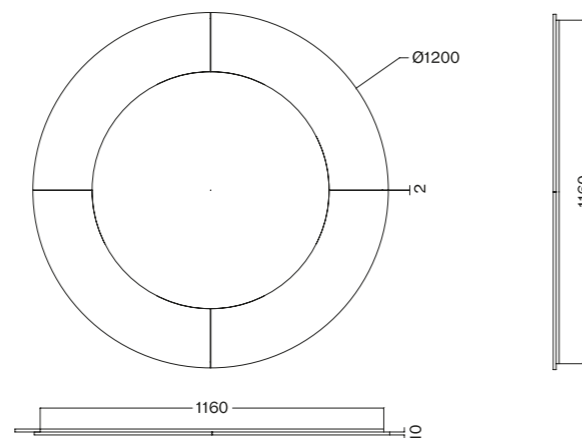

DESCRIZIONE DESCRIPTION

Specchiere in pietra lavica maiolicata o legno complete di staffa in acciaio inox AISI 304 e supporto a muro

Wall mirrors made of hand painted lava stone or wood, with AISI 304 stainless steel back-panel and wall bracket

SUPPORTO HOLDER

Pannello in legno, spessore 2,5 cm (senza led), 4 cm (con led)

Wooden panel, 2,5 cm thickness (without led), 4 cm thickness (with led)

ILLUMINAZIONE LIGHTING

Strip led IP65 19 W al ml 4000k; alimentatore; trasformatore 220/24V; presa italiana EU/CEE

Led strip, IP65, 19 W, 4000k; with charger; transformer 220/24V; Italian socket EU/EEC

SPECIFICHE SPECIFICATIONS

MISURA MONOLITE MONOLITH SIZE	MISURA 4 LASTRE 4 SLABS SIZE
Ø 60 cm	Ø 110 cm
Ø 70 cm	Ø 120 cm
Ø 80 cm	Ø 130 cm
Ø 90 cm	Ø 140 cm
Ø 100 cm	Ø 150 cm
	Ø 160 cm