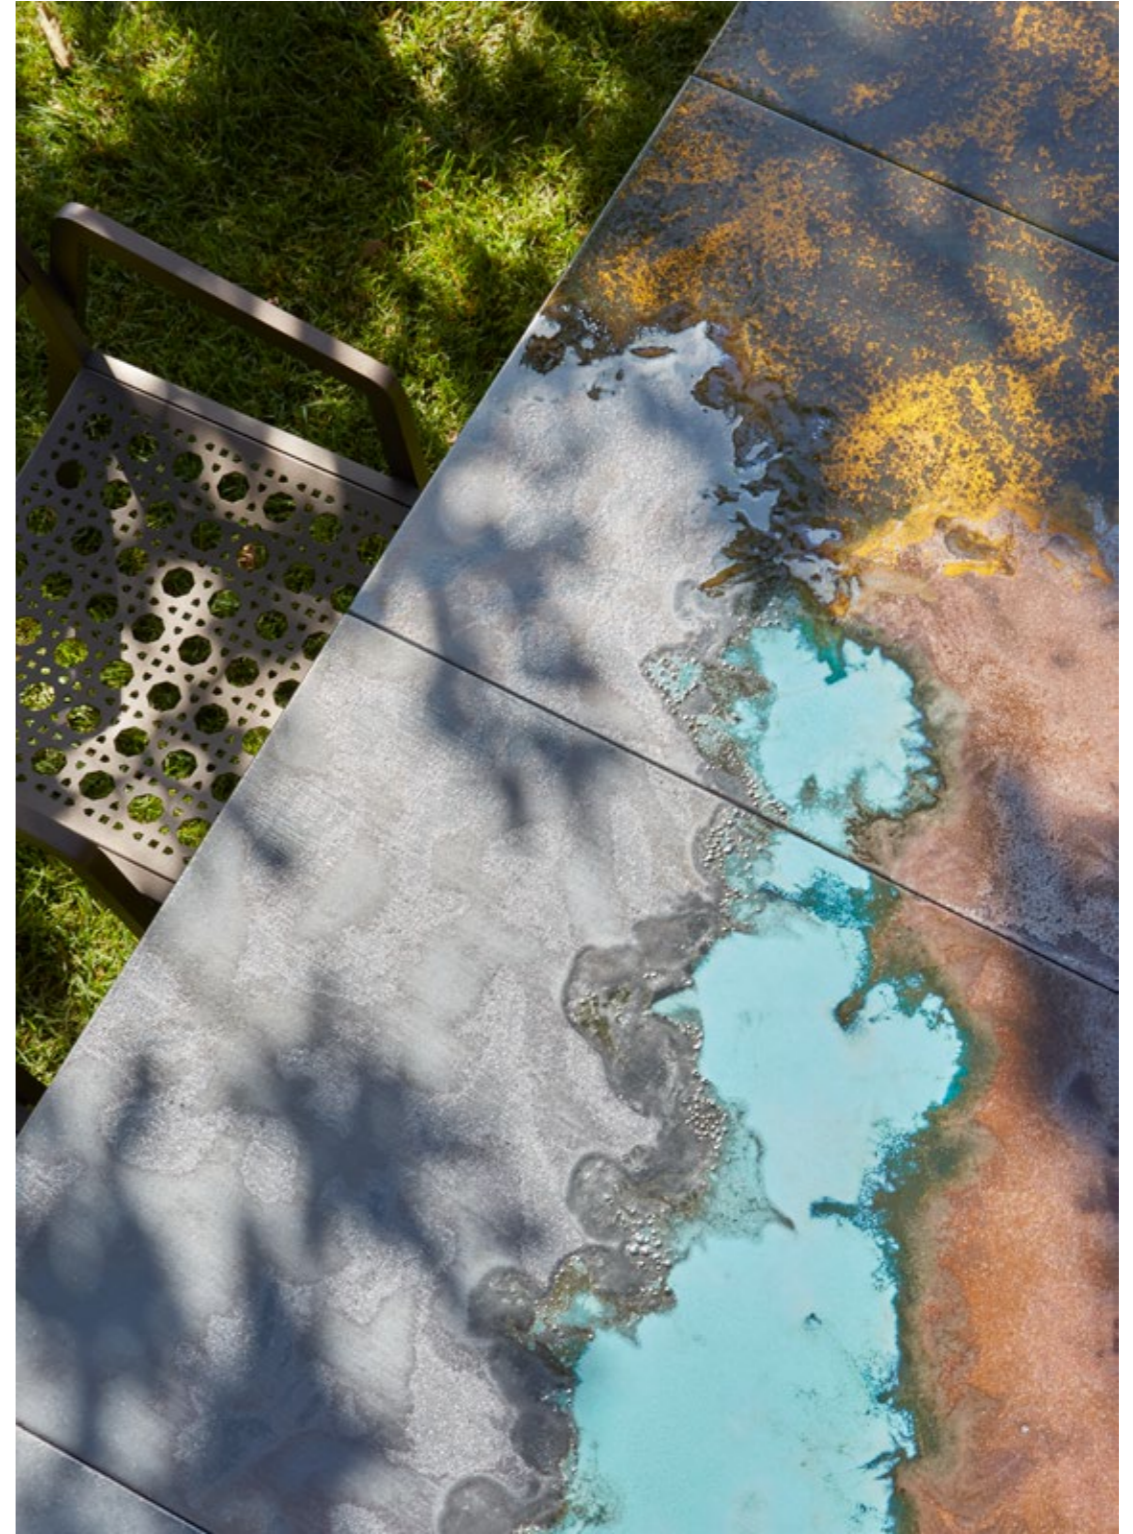

CORSICA COD 247