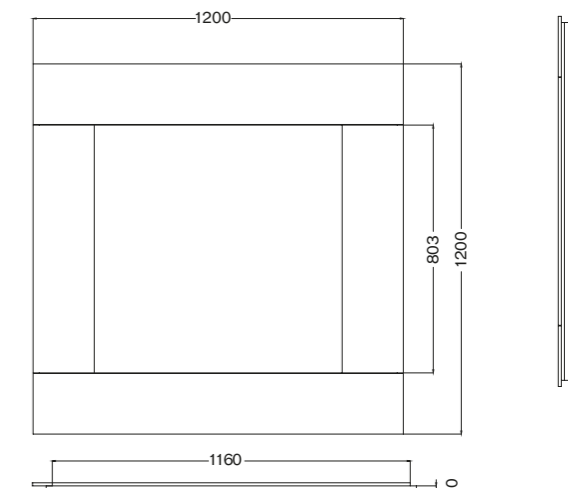

DESCRIZIONE DESCRIPTION

Specchiere in pietra lavica maiolicata o legno complete di staffa in acciaio inox AISI 304 e supporto a muro

Wall mirrors made of hand painted lava stone or wood, with AISI 304 stainless steel back-panel and wall bracket

SUPPORTO HOLDER

Pannello in legno, spessore 2,5 cm (senza led), 4 cm (con led)

Wooden panel, 2,5 cm thickness (without led), 4 cm thickness (with led)

ILLUMINAZIONE LIGHTING

Strip led IP65 19 W al ml 4000k; alimentatore; trasformatore 220/24V; presa italiana EU/CEE

Led strip, IP65, 19 W, 4000k; with charger; transformer 220/24V; Italian socket EU/EEC

SPECIFICHE SPECIFICATIONS

MISURA MONOLITE MONOLITH SIZE	MISURA 4 LASTRE 4 SLABS SIZE
60 x 60 cm	120 x 120 cm
70 x 70 cm	130 x 130 cm
80 x 80 cm	140 x 140 cm
90 x 90 cm	150 x 150 cm
100 x 100 cm	160 x 160 cm
110 x 110 cm