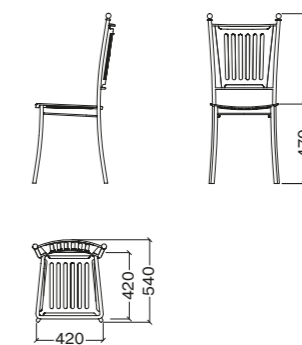

CARMENSITA

SEDIA E POLTRONA / CHAIR AND ARMCHAIR