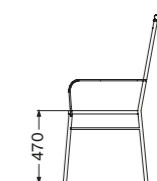

SOFIA

PANCA / BENCH

MISURE SIZES

SEZIONE BASE LEG SECTION	Ø 2 cm	ALTEZZA HEIGHT	103 cm

DESCRIZIONE DESCRIPTION

Panca non smontabile in acciaio inox AISI 304 e inserti in pietra lavica dipinti a mano sullo schienale

Bench with non-demountable AISI 304 stainless steel base and hand painted lava stone plates on the backrest

MATERIALI MATERIALS

BASE BASE	Acciaio inox AISI 304 verniciato con polveri epossidiche per esterni	Powder coated AISI 304 stainless steel

FINITURA FINISHING

ACCIAIO STAINLESS STEEL

Bianco opaco Matte white RAL 9003	Avorio Ivory RAL 1013	Nero Black RAL 9005	Grigio Grey RAL 7016
Marrone Brown Domiziani color	Nuvola Cloud Domiziani color	Blu Blue RAL 5000	Verde Green RAL 7033
Viola Purple RAL 4007			

SPECIFICHE SPECIFICATIONS

MISURA BASE BASE SIZE	POSTI SEATS
120 x 43 cm	2 posti / seats
180 x 43 cm	3 posti / seats