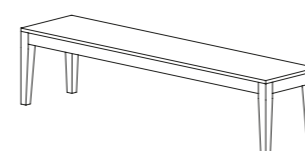

PROVENCE

PANCA / BENCH

MISURE SIZES

SEZIONE BASE LEG SECTION	6 x 6 cm (conica - conical)	ALTEZZA HEIGHT	45 cm

DESCRIZIONE DESCRIPTION

Panca non smontabile in rovere e piano in pietra lavica maiolicata

Bench with non-demountable solid oak base and top in hand painted lava stone top

MATERIALI MATERIALS

BASE BASE	Rovere massello Solid oak	PIANO TOP	Pietra lavica con bordo dritto spessore 2 cm Hand painted lava stone with straight edge and 2 cm thickness

FINITURA FINISHING

LEGNO WOOD

Rovere massello naturale Natural solid oak	Rovere massello tinto bianco White-painted solid oak	Rovere massello tinto nero Black-painted solid oak	Rovere massello tinto noce Walnut-painted solid oak

SPECIFICHE SPECIFICATIONS

PIANO TOP	MISURA TOP TOP SIZE	MISURA BASE BASE SIZE
	140 x 45 cm	140 x 45 cm
	200 x 45 cm	200 x 45 cm