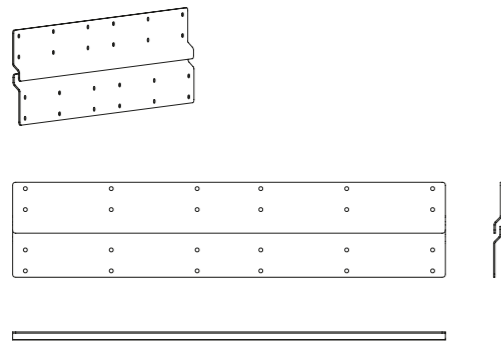

SUPPORTO SPECCHIERE E PANNELLI

WALL MIRRORS AND PANELS HOLDER

TECHNICAL INFO

SUPPORTO HOLDER

Pannello in legno, spessore 2,5 cm (senza led), 4 cm (con led)

Wooden panel, 2,5 cm thickness (without led), 4 cm thickness (with led)

616