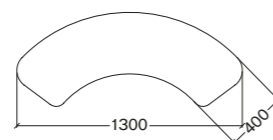

VENERE

PANCA / BENCH

MISURE SIZES

SEZIONE BASE LEG SECTION	2 x 2 cm	ALTEZZA HEIGHT	45 cm

DESCRIZIONE DESCRIPTION

Panca non smontabile in acciaio inox AISI 304 e seduta in pietra vulcanica maiolicata
Bench with non-demountable AISI 304 stainless steel base and seat in hand painted volcanic stone

MATERIALI MATERIALS

BASE BASE	Acciaio inox AISI 304 verniciato con polveri epossidiche per esterni Powder coated AISI 304 stainless steel	PIANO TOP	Pietra vulcanica maiolicata con bordo toro di spessore 3 cm Hand painted volcanic stone with round edge and 3 cm thickness

FINITURA FINISHING

ACCIAIO STAINLESS STEEL

Bianco opaco Matte white RAL 9003	Avorio Ivory RAL 1013	Nero Black RAL 9005	Grigio Grey RAL 7016
Marrone Brown Domiziani color	Nuvola Cloud Domiziani color	Blu Blue RAL 5000	Verde Green RAL 7033
Viola Purple RAL 4007			

SPECIFICHE SPECIFICATIONS

MISURA TOP TOP SIZE	MISURA BASE BASE SIZE
130 x 40 cm	125 x 35 cm