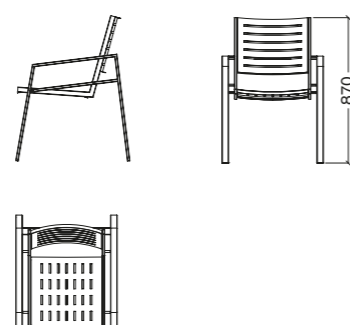

MISURA
SIZE

Ø 110 cm

Ø 130 cm

Ø 150 cm

CONTEMPORARY SEATS

MIA

POLTRONA / ARMCHAIR

MISURE SIZES