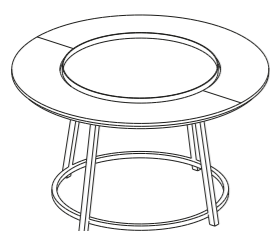

BRACIERE

FIRE PIT

bordo dritto / straight edge