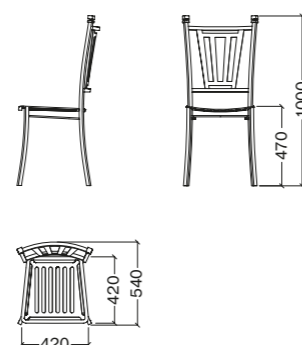

AURORA

SEDIA E POLTRONA / CHAIR AND ARMCHAIR