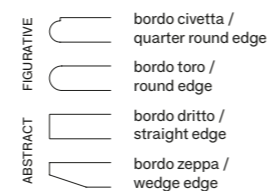

ERCOLE

MISURE SIZES

SEZIONE BASE LEG SECTION	9 x 6 cm	ALTEZZA HEIGHT	74 cm

DESCRIZIONE DESCRIPTION

Tavolo con base non smontabile in rovere e piano in pietra lavica / vulcanica maiolicata

Table with non-demountable solid oak base and top in hand painted lava / volcanic stone

MATERIALI MATERIALS

BASE BASE	Rovere Solid oak	PIANO TOP	Pietra lavica / vulcanica maiolicata di spessore 2/3 cm Hand painted lava / volcanic stone 2/3 cm thickness