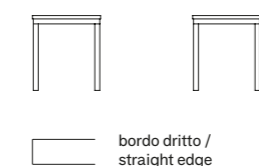

ORLANDO

SGABELLO / STOOL

bordo dritto /
straight edge

MISURE SIZES

SEZIONE BASE LEG SECTION	3 x 3 cm	ALTEZZA HEIGHT	45 cm

DESCRIZIONE DESCRIPTION

Sgabello non smontabile in acciaio inox AISI 304 e piano in pietra lavica maiolicata

Stool with non-demountable AISI 304 stainless steel base and top in hand painted lava stone

MATERIALI MATERIALS

BASE BASE	Acciaio inox AISI 304 verniciato con polveri epossidiche per esterni	PIANO TOP	Pietra lavica maiolicata con bordo dritto di spessore 2 cm
	Powder coated AISI 304 stainless steel		Hand painted lava stone with straight edge and 2 cm thickness

FINITURA FINISHING

ACCIAIO STAINLESS STEEL

Bianco opaco Matte white RAL 9003	Avorio Ivory RAL 1013	Nero Black RAL 9005	Grigio Grey RAL 7016
Marrone Brown Domiziani color	Nuvola Cloud Domiziani color	Blu Blue RAL 5000	Verde Green RAL 7033
Viola Purple RAL 4007			

SPECIFICHE SPECIFICATIONS

PIANO TOP	MISURA SIZE
	40 x 40 cm