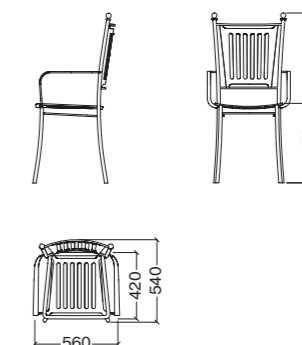

MISURE SIZES

SEZIONE BASE Ø 2 cm
LEG SECTION

DESCRIZIONE DESCRIPTION

Sedia e poltrona non smontabili in acciaio inox AISI 304 verniciate con polveri epossidiche per esterni; impilabili

Non-dismontable chair and armchair in powder coated AISI 304 stainless steel; stackable

POMELLO KNOB

Rotondo Round

OPTIONAL

Cuscino per seduta Seat cushion

FINITURA FINISHING

ACCIAIO STAINLESS STEEL

Bianco opaco Matte white RAL 9003	Avorio Ivory RAL 1013	Nero Black RAL 9005	Grigio Grey RAL 7016
Marrone Brown Domiziani color	Nuvola Cloud Domiziani color	Blu Blue RAL 5000	Verde Green RAL 7033
Viola Purple RAL 4007