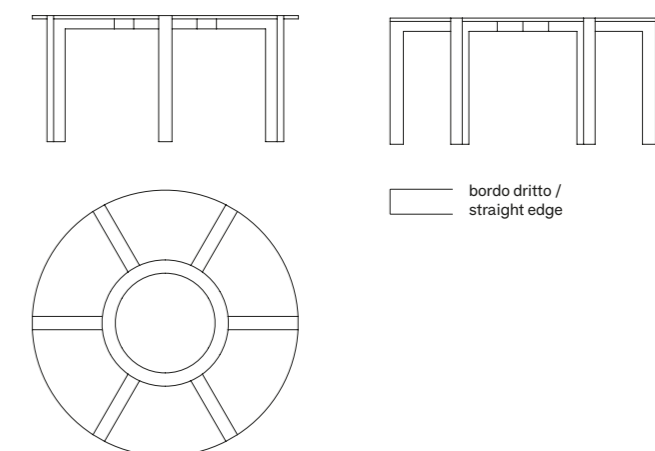

OCTOPUS

MISURE SIZES

SEZIONE BASE LEG SECTION	A 8 x 8 cm B 10 x 10 cm	ALTEZZA HEIGHT	76 cm

DESCRIZIONE DESCRIPTION

Tavolo con base smontabile in acciaio inox AISI 304, piano modulare in pietra lavica maiolicata inserito all'interno della struttura con elemento centrale girevole
Table with demountable AISI 304 stainless steel base, hand painted lava stone modular top and lazy susan inside the structure

MATERIALI MATERIALS

BASE BASE	Acciaio inox AISI 304 verniciato con polveri epossidiche per esterni Powder coated AISI 304 stainless steel	PIANO TOP	Acciaio inox AISI 304 e pietra lavica maiolicata con bordo dritto di spessore 2 cm AISI 304 stainless steel, hand painted lava stone with straight edge and 2 cm thickness

FINITURA FINISHING

ACCIAIO STAINLESS STEEL

Bianco opaco Matte white RAL 9003	Avorio Ivory RAL 1013	Nero Black RAL 9005	Grigio Grey RAL 7016
Marrone Brown Domiziani color	Nuvola Cloud Domiziani color	Blu Blue RAL 5000	Verde Green RAL 7033
Viola Purple RAL 4007			

SPECIFICHE SPECIFICATIONS

PIANO TOP	BASE BASE	MISURA SIZE	POSTI SEATS
		A Ø 160 cm	⊙ x 6
		B Ø 220 cm	⊙ x 8