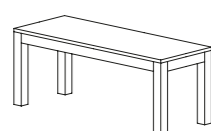

PETRA

PANCA / BENCH

MISURE SIZES

SEZIONE BASE LEG SECTION	6 x 6 cm	ALTEZZA HEIGHT	45 cm

DESCRIZIONE DESCRIPTION

Panca smontabile in acciaio inox AISI 304 e piano in pietra lavica / vulcanica maiolicata

Bench with demountable AISI 304 stainless steel base and top in hand painted lava / volcanic stone

MATERIALI MATERIALS

BASE BASE	Acciaio inox AISI 304 verniciato con polveri epossidiche per esterni Powder coated AISI 304 stainless steel	PIANO TOP	Pietra lavica / vulcanica maiolicata con bordo dritto di spessore 2 cm Hand painted lava / volcanic stone with straight edge and 2 cm thickness

FINITURA FINISHING

ACCIAIO STAINLESS STEEL

Bianco opaco Matte white RAL 9003	Avorio Ivory RAL 1013	Nero Black RAL 9005	Grigio Grey RAL 7016
Marrone Brown Domiziani color	Nuvola Cloud Domiziani color	Blu Blue RAL 5000	Verde Green RAL 7033
Viola Purple RAL 4007			

SPECIFICHE SPECIFICATIONS

PIANO TOP	MISURA TOP TOP SIZE	MISURA BASE BASE SIZE
	120 x 45 cm	120 x 45 cm
	150 x 45 cm	150 x 45 cm
	180 x 45 cm	180 x 45 cm
	200 x 45 cm	200 x 45 cm
	220 x 45 cm	220 x 45 cm
	240 x 45 cm	240 x 45 cm
	300 x 45 cm	300 x 45 cm