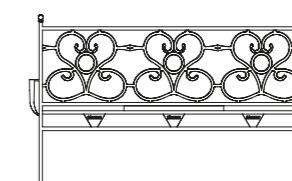

SOFIA

PANCA / BENCH

MISURE SIZES

SEZIONE BASE LEG SECTION	Ø 2 cm	ALTEZZA HEIGHT	103 cm

DESCRIZIONE DESCRIPTION

Panca non smontabile in acciaio inox AISI 304 e inserti in pietra lavica dipinti a mano sullo schienale

Bench with non-demountable AISI 304 stainless steel base and hand painted lava stone plates on the backrest

MATERIALI MATERIALS

BASE BASE	Acciaio inox AISI 304 verniciato con polveri epossidiche per esterni	Powder coated AISI 304 stainless steel

FINITURA FINISHING

ACCIAIO STAINLESS STEEL

Bianco opaco Matte white RAL 9003	Avorio Ivory RAL 1013	Nero Black RAL 9005	Grigio Grey RAL 7016
Marrone Brown Domiziani color	Nuvola Cloud Domiziani color	Blu Blue RAL 5000	Verde Green RAL 7033
Viola Purple RAL 4007			

SPECIFICHE SPECIFICATIONS

MISURA BASE BASE SIZE	POSTI SEATS
120 x 43 cm	2 posti / seats
180 x 43 cm	3 posti / seats