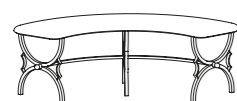

VENERE

PANCA / BENCH

MISURE SIZES

SEZIONE BASE LEG SECTION	2 x 2 cm	ALTEZZA HEIGHT	45 cm

DESCRIZIONE DESCRIPTION

Panca non smontabile in acciaio inox AISI 304 e seduta in pietra vulcanica maiolicata
Bench with non-demountable AISI 304 stainless steel base and seat in hand painted volcanic stone

MATERIALI MATERIALS

BASE BASE	Acciaio inox AISI 304 verniciato con polveri epossidiche per esterni Powder coated AISI 304 stainless steel	PIANO TOP	Pietra vulcanica maiolicata con bordo toro di spessore 3 cm Hand painted volcanic stone with round edge and 3 cm thickness

FINITURA FINISHING

ACCIAIO STAINLESS STEEL

Bianco opaco Matte white RAL 9003	Avorio Ivory RAL 1013	Nero Black RAL 9005	Grigio Grey RAL 7016
Marrone Brown Domiziani color	Nuvola Cloud Domiziani color	Blu Blue RAL 5000	Verde Green RAL 7033
Viola Purple RAL 4007			

SPECIFICHE SPECIFICATIONS

MISURA TOP TOP SIZE	MISURA BASE BASE SIZE
130 x 40 cm	125 x 35 cm