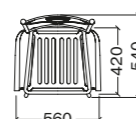

MISURE SIZES

SEZIONE BASE LEG SECTION	Ø 2 cm

DESCRIZIONE DESCRIPTION

Sedia e poltrona in acciaio inox AISI 304 verniciate con polveri epossidiche per esterni con inserto sullo schienale; impilabili

Chair and armchair in powder coated AISI 304 stainless steel and hand painted ceramic detail on the backrest; stackable

POMELLO KNOB

Rotondo	Round

OPTIONAL

- Cuscino per seduta
- Inserto in pietra lavica dipinta a mano sullo schienale (Ø 12)
- Seat cushion
- Hand painted lava stone plate on the backrest (Ø 12 cm)

FINITURA FINISHING

ACCIAIO STAINLESS STEEL

Bianco opaco Matte white RAL 9003	Avorio Ivory RAL 1013	Nero Black RAL 9005	Grigio Grey RAL 7016
Marrone Brown Domiziani color	Nuvola Cloud Domiziani color	Blu Blue RAL 5000	Verde Green RAL 7033
Viola Purple RAL 4007