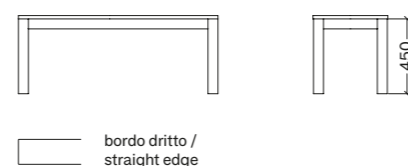

PETRA

PANCA / BENCH

MISURE SIZES

SEZIONE BASE LEG SECTION	6 x 6 cm	ALTEZZA HEIGHT	45 cm

DESCRIZIONE DESCRIPTION

Panca smontabile in acciaio inox AISI 304 e piano in pietra lavica / vulcanica maiolicata

Bench with demountable AISI 304 stainless steel base and top in hand painted lava / volcanic stone

MATERIALI MATERIALS

BASE BASE	Acciaio inox AISI 304 verniciato con polveri epossidiche per esterni Powder coated AISI 304 stainless steel	PIANO TOP	Pietra lavica / vulcanica maiolicata con bordo dritto di spessore 2 cm Hand painted lava / volcanic stone with straight edge and 2 cm thickness

FINITURA FINISHING

ACCIAIO STAINLESS STEEL

Bianco opaco Matte white RAL 9003	Avorio Ivory RAL 1013	Nero Black RAL 9005	Grigio Grey RAL 7016
Marrone Brown Domiziani color	Nuvola Cloud Domiziani color	Blu Blue RAL 5000	Verde Green RAL 7033
Viola Purple RAL 4007			

SPECIFICHE SPECIFICATIONS

PIANO TOP	MISURA TOP TOP SIZE	MISURA BASE BASE SIZE
	120 x 45 cm	120 x 45 cm
	150 x 45 cm	150 x 45 cm
	180 x 45 cm	180 x 45 cm
	200 x 45 cm	200 x 45 cm
	220 x 45 cm	220 x 45 cm
	240 x 45 cm	240 x 45 cm
	300 x 45 cm	300 x 45 cm