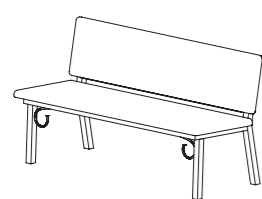

COSTIERA

PANCA / BENCH

bordo toro / round edge

MISURE SIZES

SEZIONE BASE LEG SECTION	4 x 4 cm	ALTEZZA HEIGHT	80 cm

DESCRIZIONE DESCRIPTION

Panca non smontabile in acciaio inox AISI 304 con seduta e schienale in pietra vulcanica maiolicata

Bench with non-demountable AISI 304 stainless steel base and seat and backrest in hand painted volcanic stone

MATERIALI MATERIALS

BASE BASE	Acciaio inox AISI 304 verniciato con polveri epossidiche per esterni	PIANO TOP	Pietra vulcanica maiolicata con bordo toro di spessore 4 cm
	Powder coated AISI 304 stainless steel		Hand painted volcanic stone with round edge 4 cm thickness

FINITURA FINISHING

ACCIAIO STAINLESS STEEL

Bianco opaco Matte white RAL 9003	Avorio Ivory RAL 1013	Nero Black RAL 9005	Grigio Grey RAL 7016
Marrone Brown Domiziani color	Nuvola Cloud Domiziani color	Blu Blue RAL 5000	Verde Green RAL 7033
Viola Purple RAL 4007			

SPECIFICHE SPECIFICATIONS

MISURA BASE BASE SIZE	MISURA SEDUTA SEAT SIZE	MISURA SCHIENALE BACKREST SIZE
150 x 80 cm	150 x 48 cm	150 x 48 cm