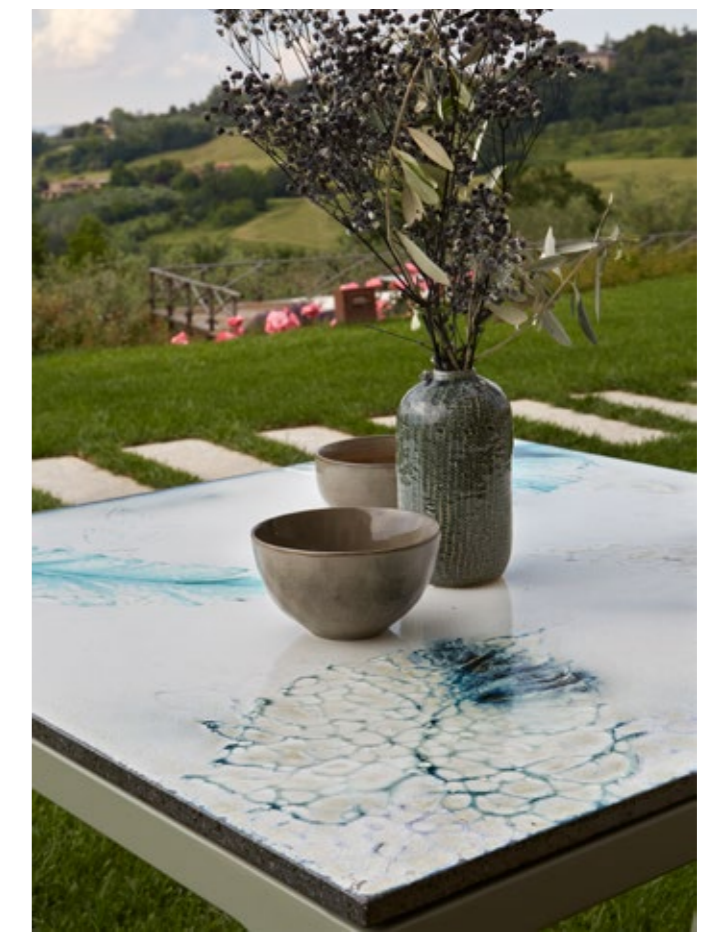

ARMCHAIR
VIENNA
ALUMINIUM PURPLE - GREEN

TABLE
ARCO
INOX PURPLE - GREEN
90x90 cm

DESIGN
ROCCIA + ROSSO COD.153
TRAMONTO COD.178
ROCCIA + GIALLO COD.185

ARMCHAIR
VIENNA
ALUMINIUM PURPLE - GREEN

TABLE
ARCO
INOX GREEN
90x90 cm