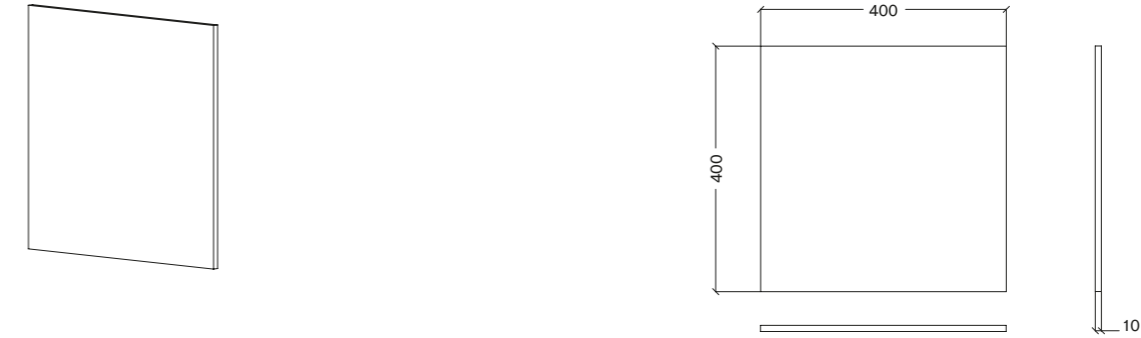

598

PANNELLI DECORATIVI QUADRATI

SQUARE WALL PANELS

FURNISHINGS

DESCRIZIONE DESCRIPTION

Pannelli decorativi in pietra lavica maiolicata, spessore 1 cm (spessore pietra) Decorative hand painted lava stone panels, 1 cm thickness (stone thickness)