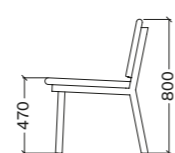

COSTIERA

PANCA / BENCH

bordo toro / round edge

MISURE SIZES

SEZIONE BASE LEG SECTION	4 x 4 cm	ALTEZZA HEIGHT	80 cm

DESCRIZIONE DESCRIPTION

Panca non smontabile in acciaio inox AISI 304 con seduta e schienale in pietra vulcanica maiolicata

Bench with non-demountable AISI 304 stainless steel base and seat and backrest in hand painted volcanic stone

MATERIALI MATERIALS

BASE BASE	Acciaio inox AISI 304 verniciato con polveri epossidiche per esterni	PIANO TOP	Pietra vulcanica maiolicata con bordo toro di spessore 4 cm
	Powder coated AISI 304 stainless steel		Hand painted volcanic stone with round edge 4 cm thickness

FINITURA FINISHING

ACCIAIO STAINLESS STEEL

Bianco opaco Matte white RAL 9003	Avorio Ivory RAL 1013	Nero Black RAL 9005	Grigio Grey RAL 7016
Marrone Brown Domiziani color	Nuvola Cloud Domiziani color	Blu Blue RAL 5000	Verde Green RAL 7033
Viola Purple RAL 4007			

SPECIFICHE SPECIFICATIONS

MISURA BASE BASE SIZE	MISURA SEDUTA SEAT SIZE	MISURA SCHIENALE BACKREST SIZE
150 x 80 cm	150 x 48 cm	150 x 48 cm