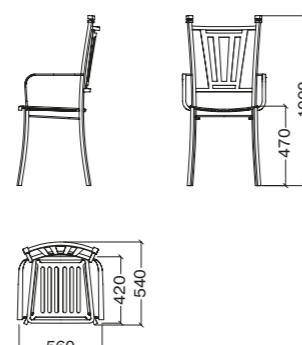

MISURE SIZES

SEZIONE BASE 2 x 2 cm
LEG SECTION

DESCRIZIONE DESCRIPTION

Sedia e poltrona non smontabili in acciaio inox AISI 304 verniciate con polveri epossidiche per esterni; impilabili

Non-dismontable chair and armchair in powder coated AISI 304 stainless steel; stackable

POMELLO KNOB

Quadrato Square

OPTIONAL

Cuscino per seduta Seat cushion

FINITURA FINISHING

ACCIAIO STAINLESS STEEL

Bianco opaco Matte white RAL 9003	Avorio Ivory RAL 1013	Nero Black RAL 9005	Grigio Grey RAL 7016
Marrone Brown Domiziani color	Nuvola Cloud Domiziani color	Blu Blue RAL 5000	Verde Green RAL 7033
Viola Purple RAL 4007