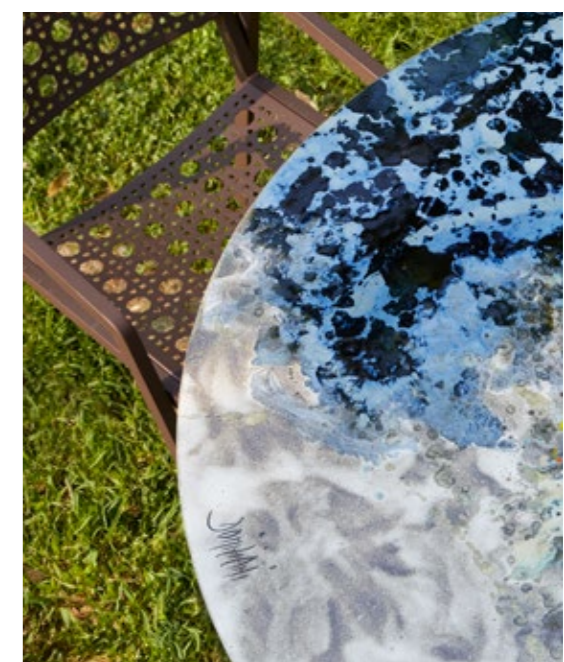

DESIGN
YELLOWSTONE COD 246

ARMCHAIR
VIENNA
ALUMINIUM CLOUD

TABLE
BISTROT
INOX BROWN
Ø 120 cm

DESIGN
TRAMONTO COD 178

ARMCHAIR
VIENNA
ALUMINIUM BROWN

TABLE
BISTROT
INOX WHITE
Ø 120 cm

DESIGN
CAMOUFLAGE COD 166